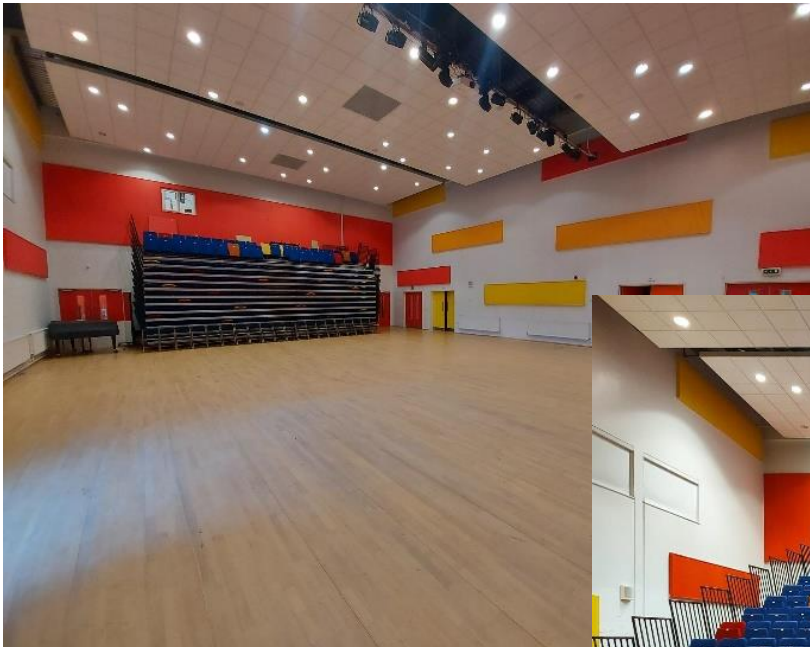

## Features

- Retractable seating
- Sound & lighting facilities
- Stage

## What you will find in this facility?

This is an ideal performance and conference hall facility, complete with retractable seating, (which seats 232), stage, sound and lighting. The perfect space for exercise classes, dance, drama, music, conferences, live shows and a whole host of other events and activities.